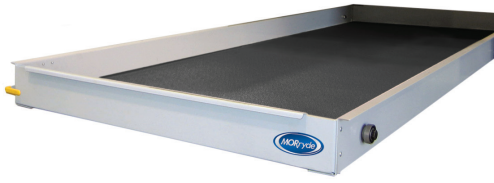

RUBBER PIN BOX — \$700

X-FACTOR CROSSMEMBER

\$125

RALLY SPECIALS

2024

SLIDING CARGO TRAYS

SLIDING GRIDDLE TRAY - \$250

TRAY RISER KIT - \$99