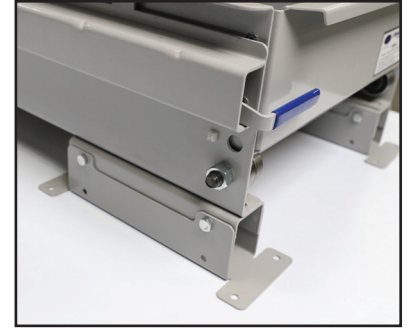

RUBBER PIN BOX — \$700

X-FACTOR CROSSMEMBER

\$125

RALLY SPECIALS

2024

SLIDING CARGO TRAYS

SLIDING GRIDDLE TRAY - \$250

TRAY RISER KIT - \$99