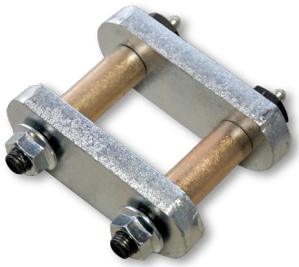

RALLY SPECIALS

2024

WET BOLT KIT

TANDEM — $105

TRIPLE — $150