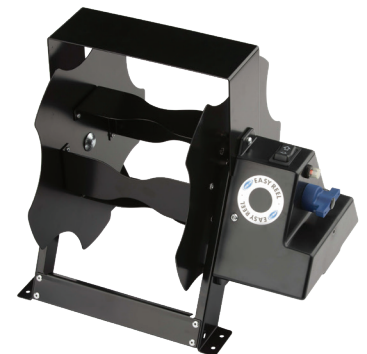

\$325

TALL EASY REEL

\$140

ECONOMY EASY REEL

\$95

MOTORIZED EASY REEL

\$175

CORD KEEPER — \$35

RUBBER PIN BOX — \$700

X-FACTOR CROSSMEMBER

\$125

RALLY SPECIALS

2024

SLIDING CARGO TRAYS

SLIDING GRIDDLE TRAY - \$250

TRAY RISER KIT - \$99