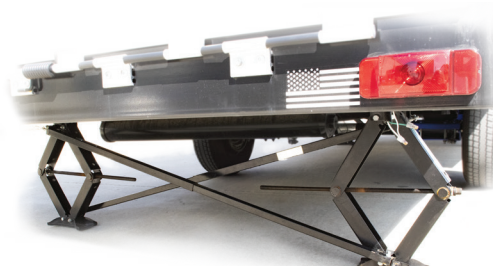

CTG60-4290W

\$595

200% TRAY - WIDE
\$325

200% TRAY - NARROW
\$325

X-BRACE HITCH MOUNT STABILIZER
\$175

X-BRACE SCISSOR JACK STABILIZER
\$175

X-BRACE 5TH WHEEL STABILIZER
\$175

Above. Beyond. Always.