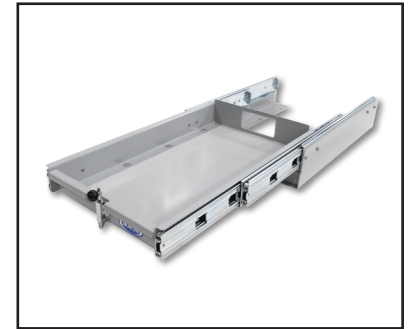

200% TRAY - NARROW
$325